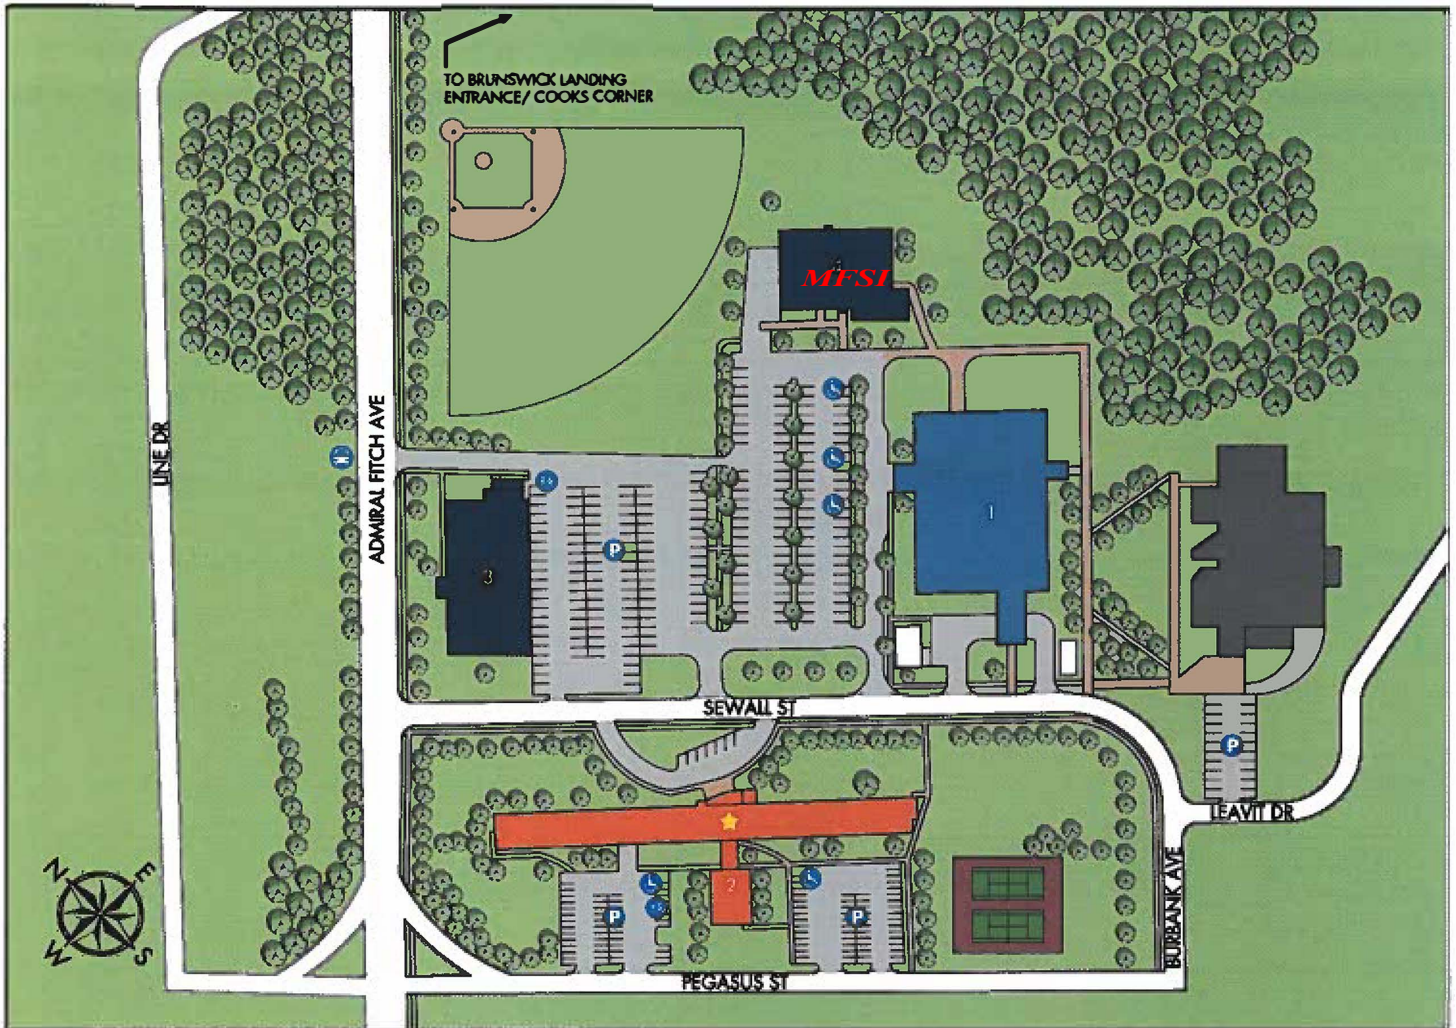

MIDCOAST CAMPUS MAP

- 1** L.L.Bean Learning Commons & Health Science Center
 Advising
 Bangor Savings Bank Library
 Biological Sciences
 Health Sciences
 Maine Career Center
 Student Activities
 The Landing Cafe
 Tutoring

- 2** Orion Hall
 Fitness Studio
 Residence Life
 Security ★
 University of Maine at Augusta's Brunswick Center

- 3** Maine Advanced Technology & Engineering Center (MATEC)
 Physical Sciences

- 4** Academic Building
 Hannaford Lecture Hall
Maine Fire Service Institute

BUILDING KEY

- Academic & Administration
- Student Life
- Student Services
- ★ Security

Need assistance? Please visit the Learning Commons located in Building 1.